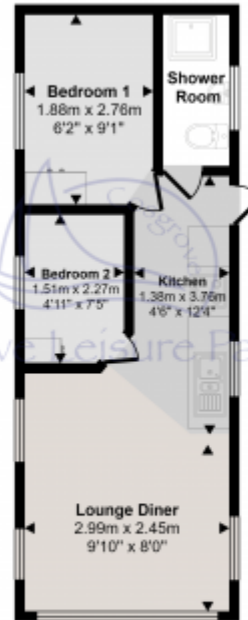

Approx Gross Internal Area
26 sq m / 278 sq ft

Floorplan

This floorplan is only for illustrative purposes and is not to scale. Measurements of rooms, doors, windows, and any items are approximate and no responsibility is taken for any error, omission or mis-statement. Icons of items such as bathroom suites are representations only and may not look like the real items. Made with Made Snappy 360.

This floorplan is for illustrative purposes only and the location of doors, windows and other items are approximate.

Telephone: 0345 340 3964

www.cosgroveleisure.co.uk